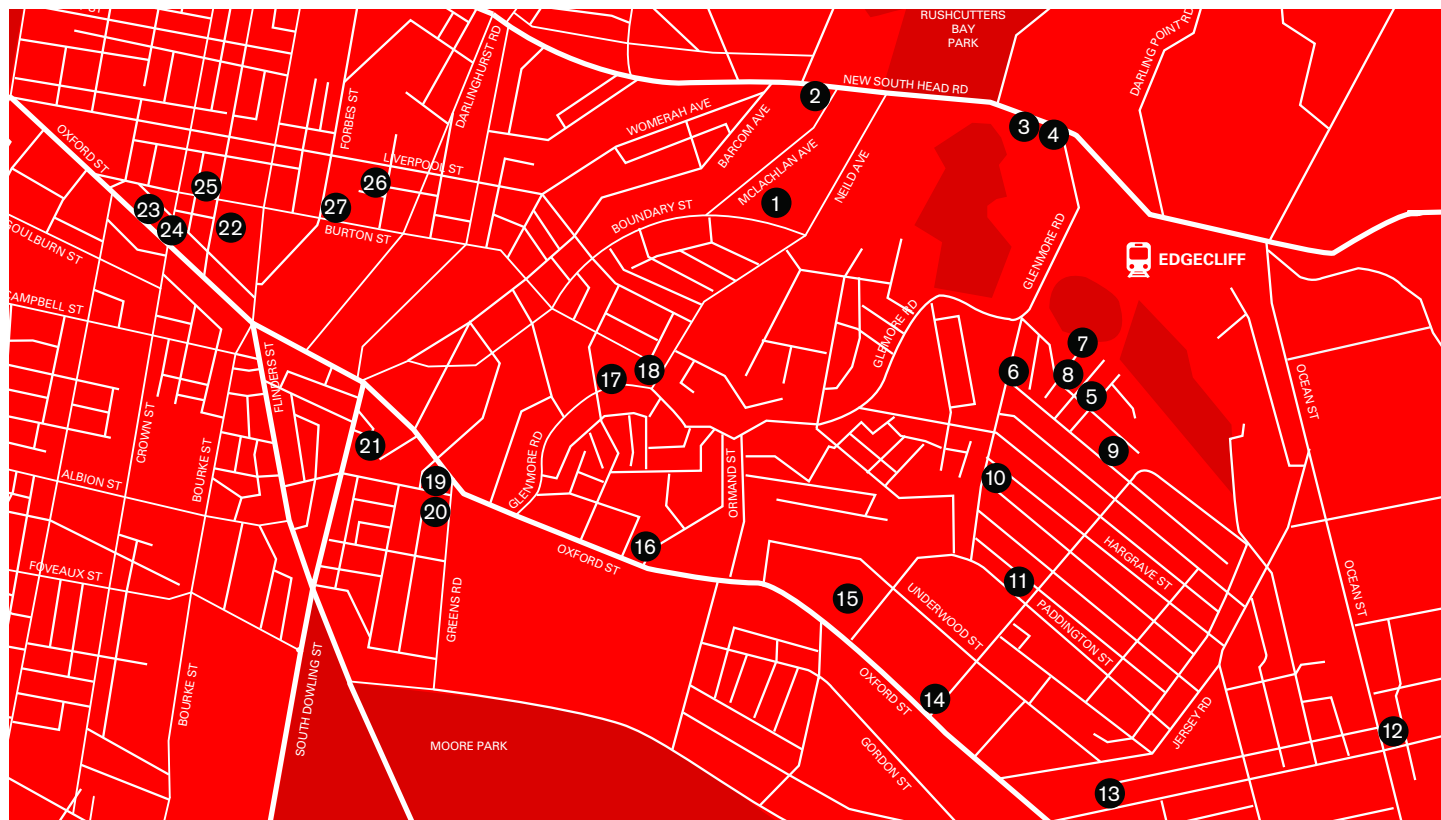

Art Month

Precinct Map Paddington

1 Arthouse Gallery 66 McLachlan Avenue Rushcutters Bay	9 Roslyn Oxley9 Gallery 8 Soudan Ln Paddington	18 Saint Cloche 37 Macdonald St Paddington	25 The Flying Nun by Brand X East Sydney Community and Arts Centre, 34 Burton St, Darlinghurst
2 COMA 137 Bayswater Rd Rushcutters Bay	10 KORBAN/FLAUBERT Sth East Cnr of 1 Hargrave St & Cascade St Paddington	19 UNSW Galleries UNSW Art & Design Cnr Oxford St & Greens Rd Paddington	26 Gallery 9 9 Darley Street Darlinghurst
3 The Edge Project 113 New South Head Rd Edgecliff	11 Piermarq 76 Paddington St Paddington	20 AD Space UNSW Art & Design, EG01, Ground Floor E block, Greens Rd, Paddington	27 National Art School Gallery Forbes & Burton Sts Darlinghurst
4 artgarages 113A New South Head Rd Edgecliff	12 .M Contemporary 37 Ocean St Woollahra	21 Kudos Gallery 6 Napier St Paddington	
5 Wagner Contemporary 2 Hampden St Paddington	13 Dickerson Gallery 34 Queen St Woollahra	22 APY Art Centre Collective 45 Burton St Darlinghurst	
6 Martin Browne Contemporary 15 Hampden St Paddington	14 Janet Clayton Gallery 406 Oxford St Paddington	23 Australian Centre for Photography 72 Oxford St Darlinghurst	
7 Australian Galleries 15 Royston St Paddington	15 Cooee Art Gallery 326 Oxford St Paddington	24 Foley Street Creative Spaces 21 Foley St Darlinghurst	
8 Fox Jensen cnr Cecil Lane and Hampden St Paddington	16 Belle Art Start 2018 Totem Road, Shop 3/188 Oxford St Paddington		
	17 Sabbia Gallery 120 Glenmore Rd Paddington		

Get About

Sydney
1–25 March
2018

artmonthsydney.com
[#artmonthsydney](https://twitter.com/artmonthsydney)